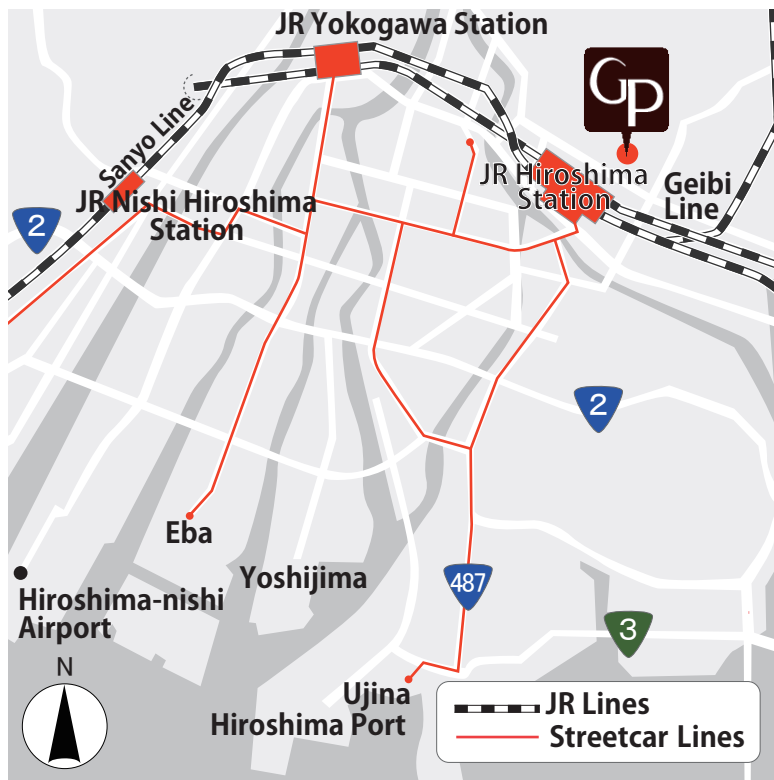

Hiroshima Garden Palace Access map

By Train

5 min. walk from Shinkansen Exit of JR Hiroshima Sta.

By Car

25 min. drive from Sanyo Expressway Hiroshima-IC

20 min. drive from Hiroshima Port

Parking

Parking Capacity	39 cars
Fee	500 yen/night (until 12:00 a.m. on the next day) in order of arrival

※If it is full, we will show you a toll parking lot nearby. (Charged.)